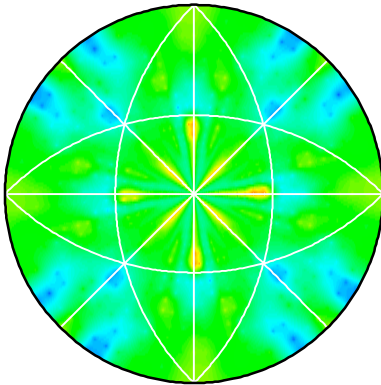

Filename root: gbcd_all_segments_pure_rutile_gmt_ → X

Stereographic

Multiples of Random

10.0

20.0

30.0

40.0

50.0

60.0

70.0

80.0

90.0