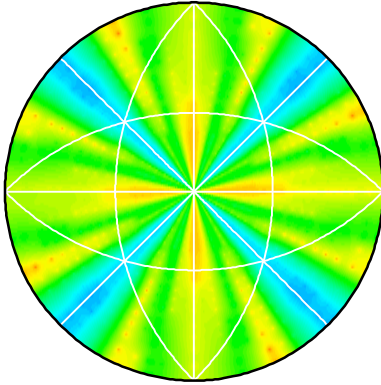

Filename root: gbcd_all_segments_pure_rutile_gmt_ → X

Stereographic

Multiples of Random

10.0

20.0

30.0

40.0

50.0

60.0

70.0

80.0

90.0