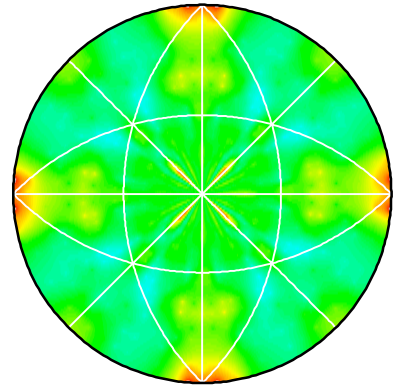

Filename root: gbcd_all_segments_pure_rutile_gmt_ → X

Stereographic

Multiples of Random

10.0

20.0

30.0

40.0

50.0

60.0

70.0

80.0

90.0