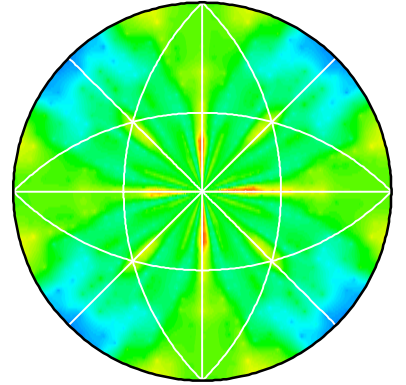

Filename root: gbcd_all_segments_pure_rutile_gmt_ → X

Stereographic

Multiples of Random

10.0

20.0

30.0

40.0

50.0

60.0

70.0

80.0

90.0