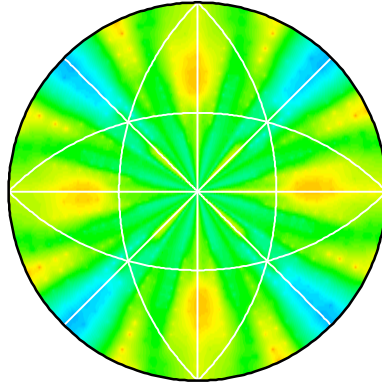

Filename root: gbcd_all_segments_pure_rutile_gmt_ → X

Stereographic

Multiples of Random

10.0

20.0

30.0

40.0

50.0

60.0

70.0

80.0

90.0