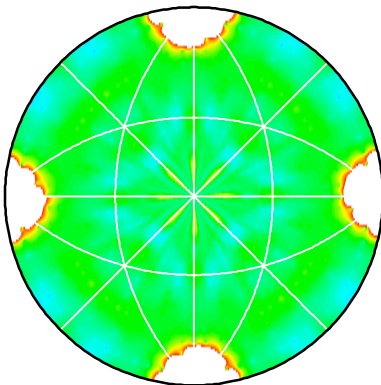

Filename root: gbcd_all_segments_pure_rutile_gmt_ → X

Stereographic

Multiples of Random

10.0

20.0

30.0

40.0

50.0

60.0

70.0

80.0

90.0