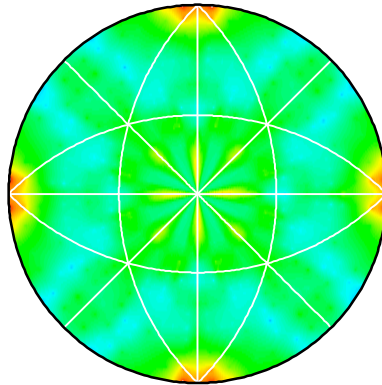

Filename root: gbcd_all_segments_pure_rutile_gmt_ → X

Stereographic

Multiples of Random

10.0

20.0

30.0

40.0

50.0

60.0

70.0

80.0

90.0