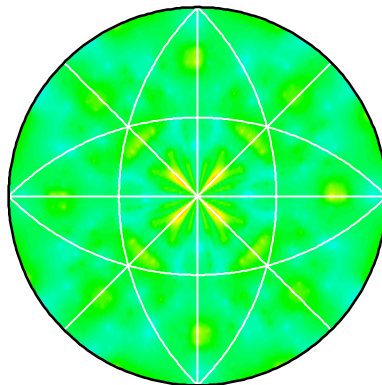

Filename root: gbcd_all_segments_pure_rutile_gmt_ → X

Stereographic

Multiples of Random

10.0

20.0

30.0

40.0

50.0

60.0

70.0

80.0

90.0